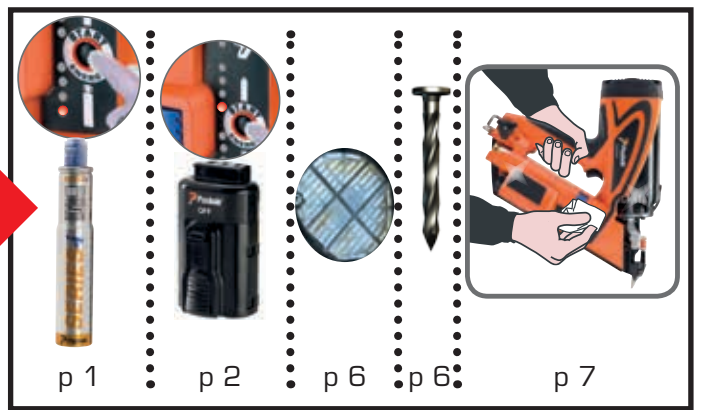

= 13000 max

15 mn = 2500 max
60 mn = 10000 max
90 mn = 13000 max
2 mn = 200

○ ○ ○ ● 100%
○ ○ ● 75%
○ ● 50%
● 25%

● 0 → 300

BANG !

- 15 °C → + 49 °C

1000/hour
3300/day

MAX 2 mm