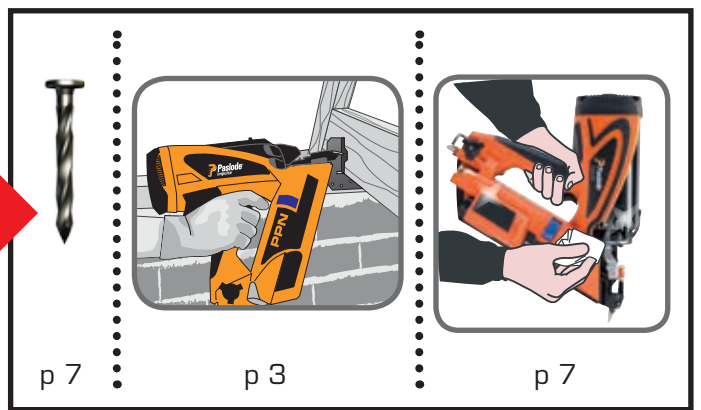

= 13000 max

15 mn = 2500 max
60 mn = 10000 max
90 mn = 13000 max
2 mn = 200

○ ○ ○ ● 100%
○ ○ ● 75%
○ ● 50%
● 25%

● 0 → 300

BANG !

- 15 °C → + 49 °C

1000/hour
3300/day

MAX 2 mm